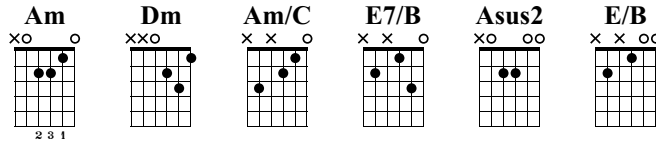

Allegro in A Minor

www.LearnGuitarInLondon.com

Classical Fingerstyle

Standard tuning

♩ = 103

s.guit.

Am Dm

Am/C E7/B Am

Dm

Am Asus2

Allegro in A Minor by Classical Fingerstyle

Musical notation for measures 16-18. Treble clef, A minor key signature. Measure numbers 16, 17, and 18 are indicated above the staff. The bass staff shows guitar tablature with fret numbers (0, 1, 2) and string indicators (T, A, B).

Musical notation for measures 19-21. Treble clef, A minor key signature. Measure numbers 19, 20, and 21 are indicated above the staff. Chord symbols **Am**, **Am/C**, and **E/B** are placed above the staff. The bass staff shows guitar tablature with fret numbers (0, 1, 2, 3) and string indicators (T, A, B).

Musical notation for measures 25-26. Treble clef, A minor key signature. Measure numbers 25 and 26 are indicated above the staff. Chord symbols **Am** are placed above the staff. The bass staff shows guitar tablature with fret numbers (0, 1, 2) and string indicators (T, A, B).