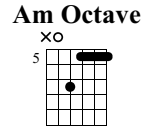

Sentimiento

www.LearnGuitarInLondon.com

Lizzie Price + Drue James

Standard tuning

♩ = 102

track 1

Am G Am G

let ring-----1

T	2	1	2	2	1	2	0	2	1	2	0	0	0	3	0	0	0
A	0	0	0	0	0	0	0	0	0	0	0	0	0	0	0	0	0
B	0	0	0	0	0	0	0	3	0	0	0	3	0	0	0	0	0

F F E E

let ring-----1

T	2	1	2	2	1	2	2	1	2	2	1	2	1	0	0	1	0	1
A	1	0	1	1	0	1	1	0	1	1	0	1	1	0	1	0	1	0
B	1	0	1	1	0	1	1	0	1	1	0	1	1	0	1	0	1	0

TAB: 2 1 2 2 1 2 | 2 1 2 2 1 2 | 2 1 2 2 1 2 | 1 0 1 1 0 1

B: 1 | 1 | 0 | 0

Am Octave

33 34

let ring ----- 1

TAB: 4 4 | 4 4

B: 0 | 0