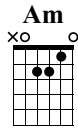

Sentimiento

www.LearnGuitarInLondon.com

Lizzie Price + Drue James

Standard tuning

♩ = 102

track 1

Am G Am G

let ring-----1

T	2	1	2	2	1	2	0	2	1	2	0	0	0	3	0	0	0
A	0	0	0	0	0	0	0	0	0	0	0	0	0	0	0	0	0
B	0	0	0	0	0	0	0	3	0	0	0	3	0	0	0	0	0

F F E E

let ring-----1

T	2	1	2	2	1	2	2	1	2	2	1	2	1	0	0	1	0	1
A	1	0	1	1	0	1	1	0	1	1	0	1	1	0	1	0	1	0
B	1	0	1	1	0	1	1	0	1	1	0	1	1	0	1	0	1	0

Am G

let ring-----1

T	2	1	2	2	1	2	2	0	1	3	0	1	0	0	0	3	0	0	0
A	0	0	0	0	0	0	0	0	0	0	0	0	0	0	0	0	0	0	0
B	0	0	0	0	0	0	0	3	0	0	0	3	0	0	0	0	0	0	0

F E

let ring-----1

T	2	1	2	2	1	2	3	0	2	0	1	0	1	1	0	1	1	0	1
A	1	0	1	1	0	1	1	0	1	1	0	1	1	0	1	1	0	1	0
B	1	0	1	1	0	1	1	0	1	1	0	1	1	0	1	1	0	1	0