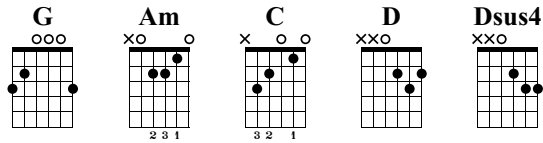

Love Is All Around Me

Drue James - www.LearnGuitarInLondon.com

Fingerstyle Arrangement
Wet, Wet, Wet - The Troggs

Standard tuning

♩ = 85

INTRO

1

G Am C D G Am

let ring -----|

TAB: 3 0 0 0 2 1 2 | 3 0 1 0 0 2 3 2 | 0 0 0 0 2 1 2 | 3 0

VERSE

4 C D G Am C

let ring -----|

TAB: 3 0 1 0 3 0 | 0 0 2 0 2 2 0 2 | 1 1 0 2 2 0 | 3 3 0 2 0

7 G Am C G Am

let ring -----| let ring -----|

TAB: 3 0 2 0 2 1 | 1 1 0 2 0 4 0 | 0 0 2 0 1 | 3 3 0 2 0

10 C G Am C

let ring -----| let ring -----|

TAB: 3 1 3 1 2 2 0 | 0 2 0 2 1 | 1 1 0 2 0 4 0 | 3 3 0 2 0

Love Is All Around Me by Fingerstyle Arrangement

D **D** **G** **D.S. al Coda** **fine**

let ring -----|

| | | | | | | | | | | | | | | | | | | | | |
|---|---|---|---|---|---|---|---|---|---|---|---|---|---|---|---|---|---|---|---|---|
| T | 3 | 0 | 3 | 0 | 0 | 3 | 0 | 3 | 0 | 2 | 0 | 0 | 0 | 0 | 0 | 0 | 0 | 0 | 0 | 0 |
| A | 0 | 0 | 0 | 0 | 0 | 0 | 0 | 0 | 0 | 0 | 0 | 0 | 0 | 0 | 0 | 0 | 0 | 0 | 0 | 0 |
| B | 0 | 0 | 0 | 0 | 0 | 0 | 0 | 0 | 0 | 0 | 0 | 0 | 0 | 0 | 0 | 0 | 0 | 0 | 0 | 0 |