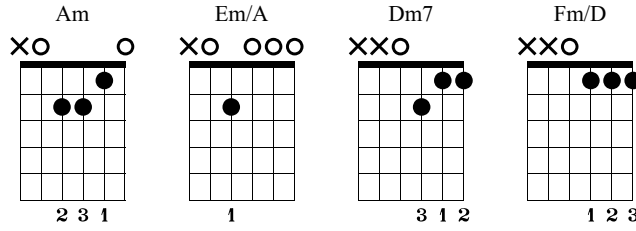

Wild Wood

Paul Weller

Drue James

www.LearnGuitarInLondon.com

Standard tuning

$\text{♩} = 73$

Capo fret 2