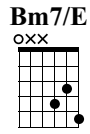

Dark Eyes

www.LearnGuitarInLondon.com

Gypsy Jazz Folk Song

Drue James

Standard tuning

♩ = 80

s. guit.

Musical notation for measures 1-4. Chords: E(b9), Dm7.

Musical notation for measures 5-8. Chords: Bm7/E, Cmaj7/A.

Musical notation for measures 9-12. Chords: Dm7*, Cmaj7/A.

Musical notation for measures 13-16. Chords: E(b9), Asus2.