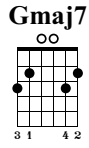

Fire And Rain

Intro Only
James Taylor

Standard tuning

$\text{♩} = 77$

Gadd9 A G/E Dsus2 D A A E

Capo fret 3

Measures 1-3 of the guitar intro. Measure 1: Treble clef, 4/4 time, notes G4, A4, B4, C5, G4, A4, B4, C5. Bass clef: notes G2, A2, B2, C3, G2, A2, B2, C3. Measure 2: Treble clef, notes G4, A4, B4, C5, G4, A4, B4, C5. Bass clef: notes G2, A2, B2, C3, G2, A2, B2, C3. Measure 3: Treble clef, notes G4, A4, B4, C5, G4, A4, B4, C5. Bass clef: notes G2, A2, B2, C3, G2, A2, B2, C3. Includes slurs, accents, and breath marks (H, P).

Measures 4-6 of the guitar intro. Measure 4: Treble clef, notes G4, A4, B4, C5, G4, A4, B4, C5. Bass clef: notes G2, A2, B2, C3, G2, A2, B2, C3. Measure 5: Treble clef, notes G4, A4, B4, C5, G4, A4, B4, C5. Bass clef: notes G2, A2, B2, C3, G2, A2, B2, C3. Measure 6: Treble clef, notes G4, A4, B4, C5, G4, A4, B4, C5. Bass clef: notes G2, A2, B2, C3, G2, A2, B2, C3. Includes slurs, accents, and breath marks (H, P).

Measures 7-9 of the guitar intro. Measure 7: Treble clef, notes G4, A4, B4, C5, G4, A4, B4, C5. Bass clef: notes G2, A2, B2, C3, G2, A2, B2, C3. Measure 8: Treble clef, notes G4, A4, B4, C5, G4, A4, B4, C5. Bass clef: notes G2, A2, B2, C3, G2, A2, B2, C3. Measure 9: Treble clef, notes G4, A4, B4, C5, G4, A4, B4, C5. Bass clef: notes G2, A2, B2, C3, G2, A2, B2, C3. Includes slurs, accents, and breath marks (H, P).