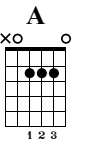

Fire And Rain

Intro Only
James Taylor

Standard tuning

$\text{♩} = 77$

Gadd9 A G/E Dsus2 D A A E

Capo fret 3

Measures 1-3 of the guitar intro. Measure 1: Treble clef, 4/4 time, notes G4, A4, B4, C5, G4, A4, B4, C5. Bass clef: notes G2, A2, B2, C3, G2, A2, B2, C3. Measure 2: Treble clef, notes G4, A4, B4, C5, G4, A4, B4, C5. Bass clef: notes G2, A2, B2, C3, G2, A2, B2, C3. Measure 3: Treble clef, notes G4, A4, B4, C5, G4, A4, B4, C5. Bass clef: notes G2, A2, B2, C3, G2, A2, B2, C3. Includes slurs, accents, and breath marks (H, P).

Measures 4-6 of the guitar intro. Measure 4: Treble clef, notes G4, A4, B4, C5, G4, A4, B4, C5. Bass clef: notes G2, A2, B2, C3, G2, A2, B2, C3. Measure 5: Treble clef, notes G4, A4, B4, C5, G4, A4, B4, C5. Bass clef: notes G2, A2, B2, C3, G2, A2, B2, C3. Measure 6: Treble clef, notes G4, A4, B4, C5, G4, A4, B4, C5. Bass clef: notes G2, A2, B2, C3, G2, A2, B2, C3. Includes slurs, accents, and breath marks (H, P).

Measures 7-9 of the guitar intro. Measure 7: Treble clef, notes G4, A4, B4, C5, G4, A4, B4, C5. Bass clef: notes G2, A2, B2, C3, G2, A2, B2, C3. Measure 8: Treble clef, notes G4, A4, B4, C5, G4, A4, B4, C5. Bass clef: notes G2, A2, B2, C3, G2, A2, B2, C3. Measure 9: Treble clef, notes G4, A4, B4, C5, G4, A4, B4, C5. Bass clef: notes G2, A2, B2, C3, G2, A2, B2, C3. Includes slurs, accents, and breath marks (H, P).