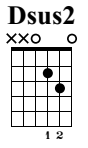

Fire And Rain

Intro Only
James Taylor

Standard tuning

$\text{♩} = 77$

Gadd9 A G/E Dsus2 D A A E

Capo fret 3

Measures 1-3 of the guitar intro. Measure 1: Treble clef, 4/4 time, notes G4, A4, B4, C5, G4, A4, B4, C5. Bass clef: notes G2, A2, B2, C3, G2, A2, B2, C3. Measure 2: Treble clef, notes G4, A4, B4, C5, G4, A4, B4, C5. Bass clef: notes G2, A2, B2, C3, G2, A2, B2, C3. Measure 3: Treble clef, notes G4, A4, B4, C5, G4, A4, B4, C5. Bass clef: notes G2, A2, B2, C3, G2, A2, B2, C3. Includes slurs, accents, and breath marks (H, P).

Measures 4-6 of the guitar intro. Measure 4: Treble clef, notes G4, A4, B4, C5, G4, A4, B4, C5. Bass clef: notes G2, A2, B2, C3, G2, A2, B2, C3. Measure 5: Treble clef, notes G4, A4, B4, C5, G4, A4, B4, C5. Bass clef: notes G2, A2, B2, C3, G2, A2, B2, C3. Measure 6: Treble clef, notes G4, A4, B4, C5, G4, A4, B4, C5. Bass clef: notes G2, A2, B2, C3, G2, A2, B2, C3. Includes slurs, accents, and breath marks (H, P).

Measures 7-9 of the guitar intro. Measure 7: Treble clef, notes G4, A4, B4, C5, G4, A4, B4, C5. Bass clef: notes G2, A2, B2, C3, G2, A2, B2, C3. Measure 8: Treble clef, notes G4, A4, B4, C5, G4, A4, B4, C5. Bass clef: notes G2, A2, B2, C3, G2, A2, B2, C3. Measure 9: Treble clef, notes G4, A4, B4, C5, G4, A4, B4, C5. Bass clef: notes G2, A2, B2, C3, G2, A2, B2, C3. Includes slurs, accents, and breath marks (H, P).