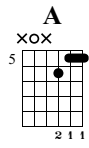

Fire And Rain

Intro Only
James Taylor

Standard tuning

$\text{♩} = 77$

Gadd9 A G/E Dsus2 D A A E

Capo fret 3

Measures 1-3 of the guitar intro. Measure 1: Treble clef, 4/4 time, notes G4, A4, B4, C5, G4, A4, B4, C5. Bass clef: notes G2, A2, B2, C3, G2, A2, B2, C3. Measure 2: Treble clef, notes G4, A4, B4, C5, G4, A4, B4, C5. Bass clef: notes G2, A2, B2, C3, G2, A2, B2, C3. Measure 3: Treble clef, notes G4, A4, B4, C5, G4, A4, B4, C5. Bass clef: notes G2, A2, B2, C3, G2, A2, B2, C3. Includes slurs, accents, and breath marks (H, P).

Measures 4-6 of the guitar intro. Measure 4: Treble clef, notes G4, A4, B4, C5, G4, A4, B4, C5. Bass clef: notes G2, A2, B2, C3, G2, A2, B2, C3. Measure 5: Treble clef, notes G4, A4, B4, C5, G4, A4, B4, C5. Bass clef: notes G2, A2, B2, C3, G2, A2, B2, C3. Measure 6: Treble clef, notes G4, A4, B4, C5, G4, A4, B4, C5. Bass clef: notes G2, A2, B2, C3, G2, A2, B2, C3. Includes slurs, accents, and breath marks (H, P).

Measures 7-9 of the guitar intro. Measure 7: Treble clef, notes G4, A4, B4, C5, G4, A4, B4, C5. Bass clef: notes G2, A2, B2, C3, G2, A2, B2, C3. Measure 8: Treble clef, notes G4, A4, B4, C5, G4, A4, B4, C5. Bass clef: notes G2, A2, B2, C3, G2, A2, B2, C3. Measure 9: Treble clef, notes G4, A4, B4, C5, G4, A4, B4, C5. Bass clef: notes G2, A2, B2, C3, G2, A2, B2, C3. Includes slurs, accents, and breath marks (H, P).