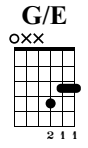

Fire And Rain

Intro Only
James Taylor

Standard tuning

$\text{♩} = 77$

Gadd9 A G/E Dsus2 D A A E

Capo fret 3

Measures 1-3 of the guitar intro. Measure 1: Treble clef, 4/4 time, notes G4, A4, B4, C5, G4, A4, B4, C5. Bass clef: notes G2, A2, B2, C3, G2, A2, B2, C3. Measure 2: Treble clef, notes G4, A4, B4, C5, G4, A4, B4, C5. Bass clef: notes G2, A2, B2, C3, G2, A2, B2, C3. Measure 3: Treble clef, notes G4, A4, B4, C5, G4, A4, B4, C5. Bass clef: notes G2, A2, B2, C3, G2, A2, B2, C3. Includes slurs, accents, and breath marks (H, P).

Measures 4-6 of the guitar intro. Measure 4: Treble clef, notes G4, A4, B4, C5, G4, A4, B4, C5. Bass clef: notes G2, A2, B2, C3, G2, A2, B2, C3. Measure 5: Treble clef, notes G4, A4, B4, C5, G4, A4, B4, C5. Bass clef: notes G2, A2, B2, C3, G2, A2, B2, C3. Measure 6: Treble clef, notes G4, A4, B4, C5, G4, A4, B4, C5. Bass clef: notes G2, A2, B2, C3, G2, A2, B2, C3. Includes slurs, accents, and breath marks (H, P).

Measures 7-9 of the guitar intro. Measure 7: Treble clef, notes G4, A4, B4, C5, G4, A4, B4, C5. Bass clef: notes G2, A2, B2, C3, G2, A2, B2, C3. Measure 8: Treble clef, notes G4, A4, B4, C5, G4, A4, B4, C5. Bass clef: notes G2, A2, B2, C3, G2, A2, B2, C3. Measure 9: Treble clef, notes G4, A4, B4, C5, G4, A4, B4, C5. Bass clef: notes G2, A2, B2, C3, G2, A2, B2, C3. Includes slurs, accents, and breath marks (H, P).