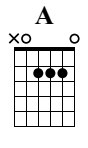

Fire And Rain

Intro Only
James Taylor

Standard tuning

$\text{♩} = 77$

Gadd9 A G/E Dsus2 D A A E

Capo fret 3

Measures 1-3 of the guitar intro. Measure 1: Treble clef, 4/4 time, notes G4, A4, B4, C5, G4, A4, B4, C5. Bass clef: notes G2, A2, B2, C3, G2, A2, B2, C3. Measure 2: Treble clef, notes G4, A4, B4, C5, G4, A4, B4, C5. Bass clef: notes G2, A2, B2, C3, G2, A2, B2, C3. Measure 3: Treble clef, notes G4, A4, B4, C5, G4, A4, B4, C5. Bass clef: notes G2, A2, B2, C3, G2, A2, B2, C3. Includes slurs, accents, and breath marks (H, P).

Measures 4-6 of the guitar intro. Measure 4: Treble clef, notes G4, A4, B4, C5, G4, A4, B4, C5. Bass clef: notes G2, A2, B2, C3, G2, A2, B2, C3. Measure 5: Treble clef, notes G4, A4, B4, C5, G4, A4, B4, C5. Bass clef: notes G2, A2, B2, C3, G2, A2, B2, C3. Measure 6: Treble clef, notes G4, A4, B4, C5, G4, A4, B4, C5. Bass clef: notes G2, A2, B2, C3, G2, A2, B2, C3. Includes slurs, accents, and breath marks (H, P).

Measures 7-9 of the guitar intro. Measure 7: Treble clef, notes G4, A4, B4, C5, G4, A4, B4, C5. Bass clef: notes G2, A2, B2, C3, G2, A2, B2, C3. Measure 8: Treble clef, notes G4, A4, B4, C5, G4, A4, B4, C5. Bass clef: notes G2, A2, B2, C3, G2, A2, B2, C3. Measure 9: Treble clef, notes G4, A4, B4, C5, G4, A4, B4, C5. Bass clef: notes G2, A2, B2, C3, G2, A2, B2, C3. Includes slurs, accents, and breath marks (H, P).