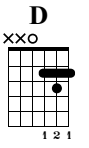

Fire And Rain

Intro Only
James Taylor

Standard tuning

$\text{♩} = 77$

Gadd9 A G/E Dsus2 D A A E

Capo fret 3

Measures 1-3 of the guitar intro. Measure 1: Treble clef, 4/4 time, notes G4, A4, B4, C5, G4, A4, B4, C5. Bass clef: notes G2, A2, B2, C3, G2, A2, B2, C3. Measure 2: Treble clef, notes G4, A4, B4, C5, G4, A4, B4, C5. Bass clef: notes G2, A2, B2, C3, G2, A2, B2, C3. Measure 3: Treble clef, notes G4, A4, B4, C5, G4, A4, B4, C5. Bass clef: notes G2, A2, B2, C3, G2, A2, B2, C3. Includes slurs, accents, and breath marks (H, P).

Measures 4-6 of the guitar intro. Measure 4: Treble clef, notes G4, A4, B4, C5, G4, A4, B4, C5. Bass clef: notes G2, A2, B2, C3, G2, A2, B2, C3. Measure 5: Treble clef, notes G4, A4, B4, C5, G4, A4, B4, C5. Bass clef: notes G2, A2, B2, C3, G2, A2, B2, C3. Measure 6: Treble clef, notes G4, A4, B4, C5, G4, A4, B4, C5. Bass clef: notes G2, A2, B2, C3, G2, A2, B2, C3. Includes slurs, accents, and breath marks (H, P).

Measures 7-9 of the guitar intro. Measure 7: Treble clef, notes G4, A4, B4, C5, G4, A4, B4, C5. Bass clef: notes G2, A2, B2, C3, G2, A2, B2, C3. Measure 8: Treble clef, notes G4, A4, B4, C5, G4, A4, B4, C5. Bass clef: notes G2, A2, B2, C3, G2, A2, B2, C3. Measure 9: Treble clef, notes G4, A4, B4, C5, G4, A4, B4, C5. Bass clef: notes G2, A2, B2, C3, G2, A2, B2, C3. Includes slurs, accents, and breath marks (H, P).