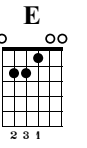

Fire And Rain

Intro Only
James Taylor

Standard tuning

$\text{♩} = 77$

Gadd9 A G/E Dsus2 D A A E

Capo fret 3

Measures 1-3 of the guitar intro. Measure 1: Treble clef, 4/4 time, notes G4, A4, B4, C5, G4, A4, B4, C5. Bass clef: notes G2, A2, B2, C3, G2, A2, B2, C3. Measure 2: Treble clef, notes G4, A4, B4, C5, G4, A4, B4, C5. Bass clef: notes G2, A2, B2, C3, G2, A2, B2, C3. Measure 3: Treble clef, notes G4, A4, B4, C5, G4, A4, B4, C5. Bass clef: notes G2, A2, B2, C3, G2, A2, B2, C3. Includes slurs, accents, and breath marks (H, P).

Measures 4-6 of the guitar intro. Measure 4: Treble clef, notes G4, A4, B4, C5, G4, A4, B4, C5. Bass clef: notes G2, A2, B2, C3, G2, A2, B2, C3. Measure 5: Treble clef, notes G4, A4, B4, C5, G4, A4, B4, C5. Bass clef: notes G2, A2, B2, C3, G2, A2, B2, C3. Measure 6: Treble clef, notes G4, A4, B4, C5, G4, A4, B4, C5. Bass clef: notes G2, A2, B2, C3, G2, A2, B2, C3. Includes slurs, accents, and breath marks (H, P).

Measures 7-9 of the guitar intro. Measure 7: Treble clef, notes G4, A4, B4, C5, G4, A4, B4, C5. Bass clef: notes G2, A2, B2, C3, G2, A2, B2, C3. Measure 8: Treble clef, notes G4, A4, B4, C5, G4, A4, B4, C5. Bass clef: notes G2, A2, B2, C3, G2, A2, B2, C3. Measure 9: Treble clef, notes G4, A4, B4, C5, G4, A4, B4, C5. Bass clef: notes G2, A2, B2, C3, G2, A2, B2, C3. Includes slurs, accents, and breath marks (H, P).