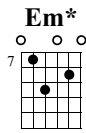

Drive

Incubus

Emadd11(no5)/A

Cmaj7

A7

Standard tuning

♩ = 90

INTRO - VERSE - CHORUS RIFF