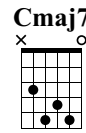

Drive

Incubus

Emadd11(no5)/A

Cmaj7

A7

Standard tuning

♩ = 90

INTRO - VERSE - CHORUS RIFF