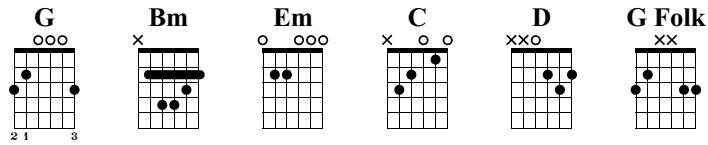

# Someone Like You - Adele - Fingerstyle

Drue James - [www.LearnGuitarInLondon.com](http://www.LearnGuitarInLondon.com)

Standard tuning

♩ = 68

INTRO

**G**

**Bm**

**Em**

s.guit.

let ring-----

VERSE 1

**C**

**G**

**Bm**

let ring-----

**Em**

**C**

**G**

let ring-----

**Bm**

**Em**

**C**

let ring-----

VERSE 3

B: 0 0 0 0 0 0 0 0 | 3 2 3 3 3 3 | 3 2 3

CHORUS

**G Folk** **D** **Em** **C** **G Folk** **D**

let ring-----

T: 3 3 3 3 2 2 2 3 3 | 0 0 0 0 0 0 3 | 3 3 3 3 2 2 2 3

A: 3 3 3 3 2 2 2 3 3 | 0 0 0 0 2 3 3 | 3 3 3 3 2 2 2 3