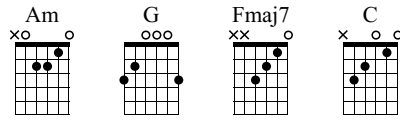

The Sound Of Silence

Drue James
Simon & Garfunkle

Standard tuning

♩ = 108

VERSE 1 PICKED

Am

Am

G

G

Capo fret 5

S-Gt

1 2 3 4

mf

T 1 2 1 1 2 1 | 1 2 1 1 2 1 | 0 0 0 0 0 0 | 0 0 0 0 0 0
A 0 0 0 0 0 0 | 0 0 0 0 0 0 | 3 3 3 3 3 3 | 3 3 3 3 3 3
B 0 0 0 0 0 0 | 0 0 0 0 0 0 | 3 3 3 3 3 3 | 3 3 3 3 3 3

5 6 7 8

T 1 2 1 1 2 1 | 1 2 1 1 2 1 | 1 2 1 1 0 1 | 1 0 1 1 0 1
A 0 0 0 0 0 0 | 0 0 0 0 0 0 | 3 2 1 1 0 1 | 1 0 1 1 0 1
B 0 0 0 0 0 0 | 0 0 0 0 0 0 | 3 2 1 1 0 1 | 1 0 1 1 0 1

9 10 11 12

T 1 2 1 1 0 1 | 1 0 1 1 2 1 | 1 2 1 1 2 1 | 1 2 1 1 0 1
A 3 2 1 1 0 1 | 3 0 1 1 2 1 | 3 2 1 1 2 1 | 3 2 1 1 0 1
B 3 3 3 3 3 3 | 3 3 3 3 3 3 | 3 3 3 3 3 3 | 3 3 3 3 3 3

13 14 15 16

T 1 0 1 1 2 1 | 1 2 1 1 2 1 | 0 0 0 0 0 0 | 1 2 1 1 2 1
A 0 0 0 0 0 0 | 0 0 0 0 0 0 | 0 0 0 0 0 0 | 0 0 0 0 0 0
B 3 0 0 0 0 0 | 0 0 0 0 0 0 | 3 3 3 3 3 3 | 0 0 0 0 0 0

VERSE 2 STRUM

Am G G Am

17 18 19 20

TAB

Am Fmaj7 C C Fmaj7 C

21 22 23 24

TAB

C Fmaj7 Fmaj7 Fmaj7 C C Am