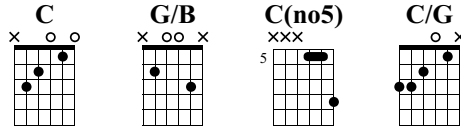

Eine Kleine Nachtmusik

www.LearnGuitarInLondon.com

Wolfgang Amadeus Mozart

Drue James

Standard tuning

Moderate ♩ = 125

s.guit.

C

Measures 1-4 of the guitar score. The treble clef staff shows a melody starting on G4. The guitar staff shows chords and fingerings: 1 0 1 0 | 1 0 1 0 3 | 1 3 1 3 | 1 3 0 3 0.

C

Measures 5-8 of the guitar score. The treble clef staff shows a melody starting on A4. The guitar staff shows chords and fingerings: 1 0 1 0 | 0 3 1 | 1 0 0 3 1 | 0 3 1 0 | 3 1 1 0 | 0 3 1 | 1 0 0 3 1 | 1 0 0 3 1 0.

C

Measures 9-12 of the guitar score. The treble clef staff shows a melody with slurs and accents. The guitar staff shows chords and fingerings: 1 1 1 0 | 0 1 1 0 | 0 3 1 3 | 0 0 3 1 0 1 3 | 3 5 | 5 6 | 3 1 1 1 1 0 0 0.

C G/B C

Measures 13-16 of the guitar score. The treble clef staff shows a melody with slurs and accents. The guitar staff shows chords and fingerings: 0 3 3 3 1 0 | 2 0 | 1 0 3 0 | 1 0 2 3 | 3 5 | 5 6 | 3 1 1 1 1 0 0 0.