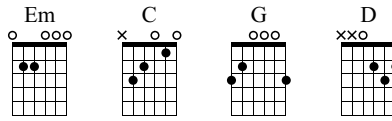

Kids

(Fingerstyle Intro + Easy Rhythm Guitar)

MGMT

Standard tuning

♩ = 123

Fingerstyle Intro

S-Gt

mf
let ring

T
A
B

0 2 0 3 | 0 2 0 3

let ring

T
A
B

3 3 3 3 | 0 0 0 0

Strumming For Rest Of Song (Repeat The Next 4 bars)

Em C

mf