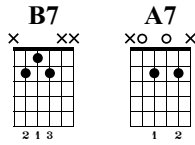

# Before You Accuse Me

Eric Clapton - Unplugged

12 Bar Blues In E

Standard tuning

♩ = 81

Before you accuse me

Take a look at your

self