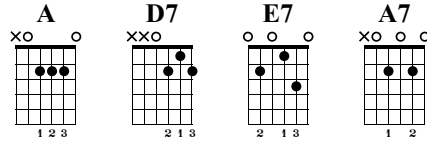

Escaping The Ninky Nog

Drue's Blues - Volume 1

Lesson 6

Standard tuning

♩ = 117

sguit.

A

D7