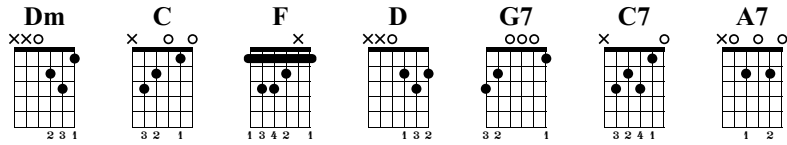

# Sunny Afternoon

Drue James - [www.LearnGuitarInLondon.com](http://www.LearnGuitarInLondon.com)

The Kinks

Combined Acoustic Guitar Part

Standard tuning

$\text{♩} = 125$

INTRO

sguit.

Musical notation for the Intro section, measures 1-4. The top staff is in treble clef, 4/4 time, with a repeat sign at the beginning. The bottom staff is a guitar tablature with fret numbers and string indicators (T, A, B).

Musical notation for measures 5-8. The top staff is in treble clef, 4/4 time. The bottom staff is a guitar tablature with fret numbers and string indicators (T, A, B).

VERSES

Musical notation for the Verse section, measures 9-12. The top staff is in treble clef, 4/4 time. The bottom staff is a guitar tablature with fret numbers and string indicators (T, A, B).

Musical notation for measures 13-16. The top staff is in treble clef, 4/4 time. The bottom staff is a guitar tablature with fret numbers and string indicators (T, A, B).

CHORUS

Musical notation for measures 17-20. Chords: D, G7.