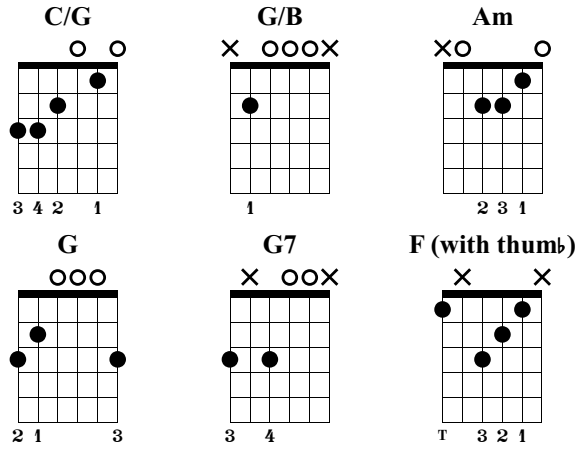

The Boxer

Drue James - www.LearnGuitarInLondon.com

Simon & Garfunkle

Sing & Fingerpick Version

Standard tuning

♩ = 89

Intro

Verse (Singing Starts)

Chords: C/G, C/G, C/G, G/B, Am

let ring

TAB: 0 1 0 1 0 1 0 1 | 0 1 0 1 0 1 0 1 | 0 1 0 0 1 2 2

B: 3 2 0 2 3 2 0 2 | 3 2 0 2 3 2 0 2 | 3 2 2 0 0 2 0 2 2

Chords: G, G7, C/G

let ring

TAB: 0 0 0 0 0 0 0 0 | 0 0 0 3 0 0 0 0 3 0 | 0 1 0 1 0 1 0 1

B: 3 3 3 3 3 3 3 3 | 3 3 3 3 3 3 3 3 | 3 2 2 3 2 0 2

Chords: C/G, Am, G, F (with thumb), F (with thumb), C/G

let ring

TAB: 0 1 0 1 1 2 2 2 | 0 0 0 0 2 1 2 3 2 | 2 1 2 3 2 0 1 0 1

B: 3 2 2 0 2 0 2 2 | 3 3 1 1 1 1 3 2 | 3 3 3 3 3 2 0 2

let ring-----|

TAB 0 0 0 0 0 0 | 3 3 2 3 3 3 | 0 0 0 0 0 0

0 0 0 0 0 0 | 3 3 2 3 3 3 | 0 0 0 0 0 0

G **C/G** **C/G**

16 17 18

let ring-----|

TAB 3 3 2 3 3 3 | 0 1 0 1 0 1 | 0 0 0 0

3 3 2 3 3 3 | 3 3 3 3 | 3 3 3 3