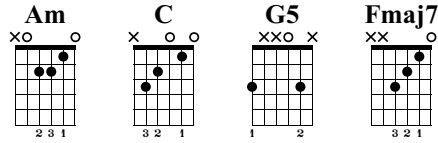

Greensleeves

www.LearnGuitarInLondon.com

Fingerstyle Guitar

Drue James

Standard tuning
♩ = 116

s.guit.

Am C

T		2	1	3	0
A			2		0
B			0	2	3

G5 Am

T	3	0	0	2	0	1	
A	0			0	0	2	2
B	3		2			0	

Fmaj7

T	2	1	2	0	1		0
A	3			2			
B				2			0

Am C G5

T	1	3	0	2	0	3	0
A	2		0			0	
B	0	2	3			3	

Am

T	0	2	0	1	0	2	1	4	1
A									
B	2			0			0		