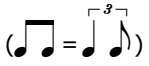

Odd One Out

Drue's Blues - Volume 1

Lesson 7

Standard tuning

♩ = 86

s.guit.

Musical notation for measures 1-3. Measure 1: Treble clef, 3/4 time, notes G4, A4, B4, G4, F4, E4. Bass clef, notes G2, B1, D2, G2, B1, D2. Measure 2: Treble clef, notes G4, A4, B4, G4, F4, E4. Bass clef, notes G2, B1, D2, G2, B1, D2. Measure 3: Treble clef, notes G4, A4, B4, G4, F4, E4. Bass clef, notes G2, B1, D2, G2, B1, D2. Includes a triplet of eighth notes in measure 1 and a quarter note in measure 2.