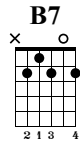

Odd One Out

Drue's Blues - Volume 1

Lesson 7

Standard tuning

♩ = 86

s.guit.

Musical notation for measures 1-3. Measure 1: Treble clef, 3/4 time, notes G4, A4, B4, G4, F4, E4. Bass clef, notes G2, B1, D2, G2, B1, D2. Measure 2: Treble clef, notes G4, A4, B4, G4, F4, E4. Bass clef, notes G2, B1, D2, G2, B1, D2. Measure 3: Treble clef, notes G4, A4, B4, G4, F4, E4. Bass clef, notes G2, B1, D2, G2, B1, D2. Includes a triplet of eighth notes in measure 1 and a quarter note in measure 2.

Musical notation for measures 4-6. Measure 4: Treble clef, notes G4, A4, B4, G4, F4, E4. Bass clef, notes G2, B1, D2, G2, B1, D2. Measure 5: Treble clef, notes G4, A4, B4, G4, F4, E4. Bass clef, notes G2, B1, D2, G2, B1, D2. Measure 6: Treble clef, notes G4, A4, B4, G4, F4, E4. Bass clef, notes G2, B1, D2, G2, B1, D2. Includes a triplet of eighth notes in measure 4 and a quarter note in measure 5.

Musical notation for measures 7-9. Measure 7: Treble clef, notes G4, A4, B4, G4, F4, E4. Bass clef, notes G2, B1, D2, G2, B1, D2. Measure 8: Treble clef, notes G4, A4, B4, G4, F4, E4. Bass clef, notes G2, B1, D2, G2, B1, D2. Measure 9: Treble clef, notes G4, A4, B4, G4, F4, E4. Bass clef, notes G2, B1, D2, G2, B1, D2. Includes a triplet of eighth notes in measure 7 and a quarter note in measure 8.

Musical notation for measures 10-13. Measure 10: Treble clef, notes G4, A4, B4, G4, F4, E4. Bass clef, notes G2, B1, D2, G2, B1, D2. Measure 11: Treble clef, notes G4, A4, B4, G4, F4, E4. Bass clef, notes G2, B1, D2, G2, B1, D2. Measure 12: Treble clef, notes G4, A4, B4, G4, F4, E4. Bass clef, notes G2, B1, D2, G2, B1, D2. Measure 13: Treble clef, notes G4, A4, B4, G4, F4, E4. Bass clef, notes G2, B1, D2, G2, B1, D2. Includes a triplet of eighth notes in measure 10 and a quarter note in measure 11.