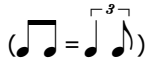

Ain't Nothing But a G Thang

Drue's Blues - Volume 1

Lesson 3

Standard tuning

$\text{♩} = 106$

G

C

s.guit.