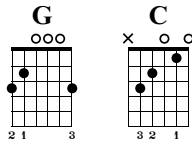

Ain't Nothing But a G Thang

Drue's Blues - Volume 1

Lesson 3

Standard tuning

$\text{♩} = 106$

G

C

s.guit.