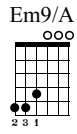

My Mentor

Beyond Fingerstyle Freedom - Drue James
Lesson 27

Standard tuning

♩ = 90

mf