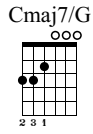

My Mentor

Beyond Fingerstyle Freedom - Drue James
Lesson 27

Standard tuning

♩ = 90

mf