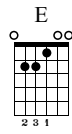

My Mentor

Beyond Fingerstyle Freedom - Drue James
Lesson 27

Standard tuning

♩ = 90

mf