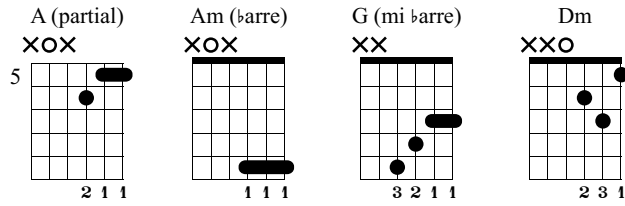

Freudian Slip

Beyond Fingerstyle Freedom - Drue James

Video 24

1/1

Standard tuning
♩ = 123

S-Git

mf

A (partial)