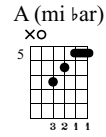

Soft Shapes Of Past Failures

Beyond Fingerstyle Freedom - Drue James

Lesson 13

1/1

Standard tuning

$\text{♩} = 125$

S-Gt