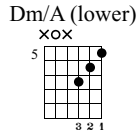

Soft Shapes Of Past Failures

Beyond Fingerstyle Freedom - Drue James

Lesson 13

1/1

Standard tuning

$\text{♩} = 125$

S-Gt