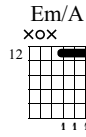

Soft Shapes Of Past Failures

Beyond Fingerstyle Freedom - Drue James

Lesson 13

1/1

Standard tuning

$\text{♩} = 125$

S-Gt