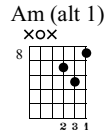

Soft Shapes Of Past Failures

Beyond Fingerstyle Freedom - Drue James

Lesson 13

1/1

Standard tuning

$\text{♩} = 125$

S-Gt