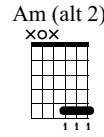

Soft Shapes Of Past Failures

Beyond Fingerstyle Freedom - Drue James

Lesson 13

1/1

Standard tuning

$\text{♩} = 125$

S-Gt