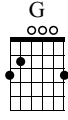

## Lesson 12

Standard tuning

♩ = 100

(♩ = ♪)

S-Gt

1  
*mf*

2

3