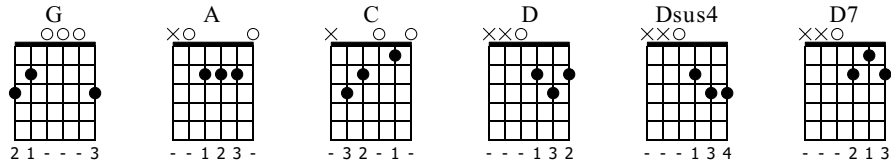

As Tears Go By

Fingerstyle Or Picking Accopaniment

Rolling Stones/Marianna Faithful

Drue James - www.LearnGuitarInLondon.com

1/1

Standard tuning

$\text{♩} = 106$

1 G A C D Dsus4D

mf
let ring

Measures 1-4 of the guitar accompaniment. The top staff shows the melody in treble clef with chord changes G, A, C, D, and Dsus4D. The bottom staff shows the guitar tablature with fingerings and string numbers (T, A, B).

5 G A C D Dsus4D

let ring

Measures 5-8 of the guitar accompaniment. The top staff shows the melody in treble clef with chord changes G, A, C, D, and Dsus4D. The bottom staff shows the guitar tablature with fingerings and string numbers (T, A, B).

13 C C D D7

let ring

Measures 13-16 of the guitar accompaniment. The top staff shows the melody in treble clef with chord changes C, C, D, and D7. The bottom staff shows the guitar tablature with fingerings and string numbers (T, A, B).