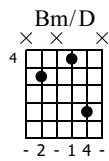

Shape Of My Heart

From Dominic's YouTube Lesson

www.LearnGuitarInLondon.com - Drue James

Standard tuning

♩ = 81

1

mf
let ring

T	10	6	10	9	6	9	7	4	7	7	4	6
A	9	7	7	5	5	5	5	4	5	4		
B												

3

let ring

T	10	7	10	9	6	9	7	4	7	7	4	6
A	9	7	7	7	5	5	5	4	5	4		
B												4

5

let ring

6

let ring

T	4	7	4	5	7	4	5	4	6	4
A										
B	5		0	0			4	6		

7

let ring

8

T	7	5	7	4	4	2	2	2	2	2
A	7			4	4		4	4	4	4
B	5			4			2	2	2	2