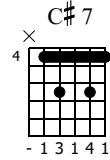

Shape Of My Heart

From Dominic's YouTube Lesson

www.LearnGuitarInLondon.com - Drue James

Standard tuning

♩ = 81

1

mf
let ring

T	10	6	10	9	6	9	7	4	7	7	4	6
A	9	7	7	5	5	5	5	4	5	4		
B												

3

let ring

T	10	7	10	9	6	9	7	4	7	7	4	6
A	9	7	7	7	5	5	5	4	5	4		
B												4

5

let ring

6

let ring

T	4	7	4	5	7	4	5	4	6	4
A										
B	5		0	0			4	6		

7

let ring

8

T	7	5	7	4	4	2	2	2	2	2
A	7			4	4		4	4	4	4
B	5			4			2	2	2	2