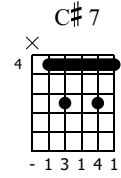

Shape Of My Heart

From Dominic's YouTube Lesson

www.LearnGuitarInLondon.com - Drue James

Standard tuning

♩ = 81

1

mf
let ring

T	10	6	10	9	6	9	7	4	7	7	4	6
A	9	7	7	5	5	5	5	4	5	4		
B												

3

let ring

T	10	7	10	9	6	9	7	4	7	7	4	6
A	9	7	7	7	5	5	5	4	5	4		
B												4

5

let ring

6

let ring

T	4	7	4	5	7	4	5	4	6	4
A										
B	5		0	0			4	6		

7

let ring

8

T	7	5	7	4	4	2	2	2	2	2
A	7			4	4		4	4	4	4
B	5			4			2	2	2	2