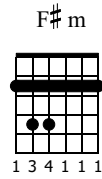

Shape Of My Heart

From Dominic's YouTube Lesson

www.LearnGuitarInLondon.com - Drue James

Standard tuning

♩ = 81

1

mf
let ring

T	10	6	10	9	6	9	7	4	7	7	4	6
A	9	7	7	5	5	5	5	4	5	4		
B												

3

let ring

T	10	7	10	9	6	9	7	4	7	7	4	6
A	9	7	7	7	5	5	5	4	5	4		
B												4

5

let ring

6

let ring

T	4	7	4	5	7	4	5	4	6	4
A										
B	5		0	0			4	6		

7

let ring

8

T	7	5	7	4	4	2	2	2	2	2
A	7			4	4		4	4	4	4
B	5			4			2	2	2	2