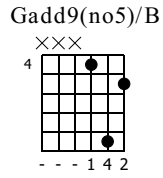

Shape Of My Heart

From Dominic's YouTube Lesson

www.LearnGuitarInLondon.com - Drue James

Standard tuning

♩ = 81

1

mf
let ring

T	10	6	10	9	6	9	7	4	7	7	4	6
A	9	7	7	5	5	5	5	4	5	4		
B												

3

let ring

T	10	7	10	9	6	9	7	4	7	7	4	6
A	9	7	7	7	5	5	5	4	5	4		
B												4

5

let ring

6

let ring

T	4	7	4	5	7	4	5	4	6	4
A										
B	5		0	0			4	6		

7

let ring

8

T	7	5	7	4	4	2	2	2	2	2
A	7			4	4		4	4	4	4
B	5			4			2	2	2	2