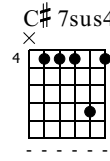

Shape Of My Heart

From Dominic's YouTube Lesson

www.LearnGuitarInLondon.com - Drue James

Standard tuning

♩ = 81

1

mf
let ring

T	10	6	10	9	6	9	7	4	7	7	4	6
A	9	7	7	5	5	5	5	4	5	4		
B												

3

let ring

T	10	7	10	9	6	9	7	4	7	7	4	6
A	9	7	7	7	5	5	5	4	5	4		
B												4

5

let ring

6

let ring

T	4	7	4	5	7	4	5	4	6	4
A										
B	5		0	0			4	6		

7

let ring

8

T	7	5	7	4	4	2	2	2	2	2
A	7			4	4		4	4	4	4
B	5			4			2	2	2	2