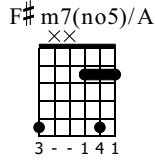

Shape Of My Heart

From Dominic's YouTube Lesson

www.LearnGuitarInLondon.com - Drue James

Standard tuning

♩ = 81

1

mf
let ring

T	10	6	10	9	6	9	7	4	7	7	4	6
A	9	7	7	5	5	5	5	4	5	4		
B												

3

let ring

T	10	7	10	9	6	9	7	4	7	7	4	6
A	9	7	7	7	5	5	5	4	5	4		
B												4

5

let ring

6

let ring

T	4	7	4	5	7	4	5	4	6	4
A										
B	5		0	0			4	6		

7

let ring

8

T	7	5	7	4	4	2	2	2	2	2
A	7			4	4		4	4	4	4
B	5			4			2	2	2	2