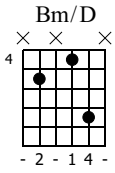

Shape Of My Heart

From Dominic's YouTube Lesson

www.LearnGuitarInLondon.com - Drue James

Standard tuning

♩ = 81

1

mf
let ring

T	10	6	10	9	6	9	7	4	7	7	4	6
A	9	7	7	5	5	5	5	4	5	4		
B												

3

let ring

T	10	7	10	9	6	9	7	4	7	7	4	6
A	9	7	7	7	5	5	5	4	5	4		
B												4

5

let ring

6

let ring

T	4	7	4	5	7	4	5	4	6	4
A										
B	5		0	0			4	6		

7

let ring

8

T	7	5	7	4	4	2	2	2	2	2
A	7			4	4		4	4	4	4
B	5			4			2	2	2	2