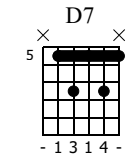

Shape Of My Heart

From Dominic's YouTube Lesson

www.LearnGuitarInLondon.com - Drue James

Standard tuning

♩ = 81

1

mf
let ring

T	10	6	10	9	6	9	7	4	7	7	4	6
A	9	7	7	5	5	5	5	4	5	4		
B												

3

let ring

T	10	7	10	9	6	9	7	4	7	7	4	6
A	9	7	7	7	5	5	5	4	5	4		
B												4

5

let ring

6

let ring

T	4	7	4	5	7	4	5	4	6	4
A										
B	5		0	0			4	6		

7

let ring

8

T	7	5	7	4	4	2	2	2	2	2
A	7			4	4		4	4	4	4
B	5			4			2	2	2	2