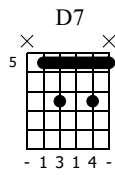

Shape Of My Heart

From Dominic's YouTube Lesson

www.LearnGuitarInLondon.com - Drue James

Standard tuning

♩ = 81

1

mf
let ring

T	10	6	10	9	6	9	7	4	7	7	4	6
A	9	7	7	5	5	5	5	4	5	4		
B												

3

let ring

T	10	7	10	9	6	9	7	4	7	7	4	6
A	9	7	7	7	5	5	5	4	5	4		
B												4

5

let ring

6

let ring

T	4	7	4	5	7	4	5	4	6	4
A										
B	5		0	0			4	6		

7

let ring

8

T	7	5	7	4	4	2	2	2	2	2
A	7			4	4		4	4	4	4
B	5			4			2	2	2	2