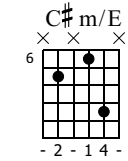

Shape Of My Heart

From Dominic's YouTube Lesson

www.LearnGuitarInLondon.com - Drue James

Standard tuning

♩ = 81

1

mf
let ring

T	10	6	10	9	6	9	7	4	7	7	4	6
A	9	7	7	5	5	5	5	4	5	4		
B												

3

let ring

T	10	7	10	9	6	9	7	4	7	7	4	6
A	9	7	7	7	5	5	5	4	5	4		
B												4

5

let ring

6

let ring

T	4	7	4	5	7	4	5	4	6	4
A										
B	5		0	0			4	6		

7

let ring

8

T	7	5	7	4	4	2	2	2	2	2
A	7			4	4		4	4	4	4
B	5			4			2	2	2	2