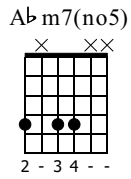

Shape Of My Heart

From Dominic's YouTube Lesson

www.LearnGuitarInLondon.com - Drue James

Standard tuning

♩ = 81

1

mf
let ring

T	10	6	10	9	6	9	7	4	7	7	4	6
A	9	7	7	5	5	5	5	4	5	4		
B												

3

let ring

T	10	7	10	9	6	9	7	4	7	7	4	6
A	9	7	7	7	5	5	5	4	5	4		
B												4

5

let ring

6

let ring

T	4	7	4	5	7	4	5	4	6	4
A										
B	5		0	0			4	6		

7

let ring

8

T	7	5	7	4	4	2	2	2	2	2
A	7			4	4		4	4	4	4
B	5			4			2	2	2	2