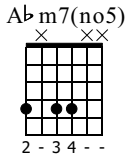

Shape Of My Heart

From Dominic's YouTube Lesson

www.LearnGuitarInLondon.com - Drue James

Standard tuning

♩ = 81

1

mf
let ring

T	10	6	10	9	6	9	7	4	7	7	4	6
A	9	7	7	5	5	5	5	4	5	4		
B												

3

let ring

T	10	7	10	9	6	9	7	4	7	7	4	6
A	9	7	7	7	5	5	5	4	5	4		
B												4

5

let ring

6

let ring

T	4	7	4	5	7	4	5	4	6	4
A										
B	5		0	0			4	6		

7

let ring

8

T	7	5	7	4	4	2	2	2	2	2
A	7			4	4		4	4	4	4
B	5			4			2	2	2	2