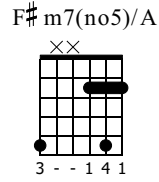

Shape Of My Heart

From Dominic's YouTube Lesson

www.LearnGuitarInLondon.com - Drue James

Standard tuning

♩ = 81

1

mf
let ring

T	10	6	10	9	6	9	7	4	7	7	4	6
A	9	7	7	5	5	5	5	4	5	4		
B												

3

let ring

T	10	7	10	9	6	9	7	4	7	7	4	6
A	9	7	7	7	5	5	5	4	5	4		
B												4

5

let ring

6

let ring

T	4	7	4	5	7	4	5	4	6	4
A										
B	5		0	0			4	6		

7

let ring

8

T	7	5	7	4	4	2	2	2	2	2
A	7			4	4		4	4	4	4
B	5			4			2	2	2	2