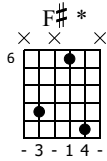

Shape Of My Heart

From Dominic's YouTube Lesson

www.LearnGuitarInLondon.com - Drue James

Standard tuning

♩ = 81

1

mf
let ring

T	10	6	10	9	6	9	7	4	7	7	4	6
A	9	7	7	5	5	5	5	4	5	4		
B												

3

let ring

T	10	7	10	9	6	9	7	4	7	7	4	6
A	9	7	7	7	5	5	5	4	5	4		
B												4

5

let ring

6

let ring

T	4	7	4	5	7	4	5	4	6	4
A										
B	5		0	0			4	6		

7

let ring

8

T	7	5	7	4	4	2	2	2	2	2
A	7			4	4		4	4	4	4
B	5			4			2	2	2	2