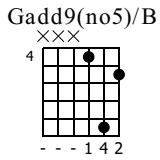

Shape Of My Heart

From Dominic's YouTube Lesson

www.LearnGuitarInLondon.com - Drue James

Standard tuning

♩ = 81

1

mf
let ring

T	10	6	10	9	6	9	7	4	7	7	4	6
A	9	7	7	5	5	5	5	4	5	4		
B												

3

let ring

T	10	7	10	9	6	9	7	4	7	7	4	6
A	9	7	7	7	5	5	5	4	5	4		
B												4

5

let ring

6

let ring

T	4	7	4	5	7	4	5	4	6	4
A										
B	5		0	0			4	6		

7

let ring

8

T	7	5	7	4	4	2	2	2	2	2
A	7			4	4		4	4	4	4
B	5			4			2	2	2	2