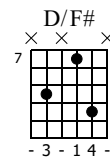

Shape Of My Heart

From Dominic's YouTube Lesson

www.LearnGuitarInLondon.com - Drue James

Standard tuning

♩ = 81

1

mf
let ring

T	10	6	10	9	6	9	7	4	7	7	4	6
A	9	7	7	5	5	5	5	4	5	4		
B												

3

let ring

T	10	7	10	9	6	9	7	4	7	7	4	6
A	9	7	7	7	5	5	5	4	5	4		
B												4

5

let ring

6

let ring

T	4	7	4	5	7	4	5	4	6	4
A										
B	5		0	0			4	6		

7

let ring

8

T	7	5	7	4	4	2	2	2	2	2
A	7			4	4		4	4	4	4
B	5			4			2	2	2	2