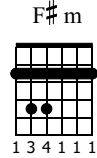

Shape Of My Heart

From Dominic's YouTube Lesson

www.LearnGuitarInLondon.com - Drue James

Standard tuning

♩ = 81

1

mf
let ring

T	10	6	10	9	6	9	7	4	7	7	4	6
A	9	7	7	5	5	5	5	4	5	4		
B												

3

let ring

T	10	7	10	9	6	9	7	4	7	7	4	6
A	9	7	7	7	5	5	5	4	5	4		
B												4

5

let ring

6

let ring

T	4	7	4	5	7	4	5	4	6	4
A										
B	5		0	0			4	6		

7

let ring

8

T	7	5	7	4	4	2	2	2	2	2
A	7			4	4		4	4	4	4
B	5			4			2	2	2	2