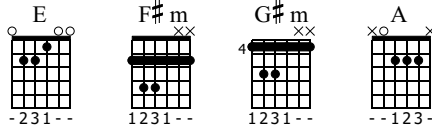

Suzanne

Leonard Cohen

www.LearnGuitarInLondon.com - Drue James

Standard tuning

♩ = 59

INTRO E Singing Starts E

3x 2 3x

let ring

let ring

let ring

let ring

5 6

7 8

let ring

TAB

9 **F#m** **E**