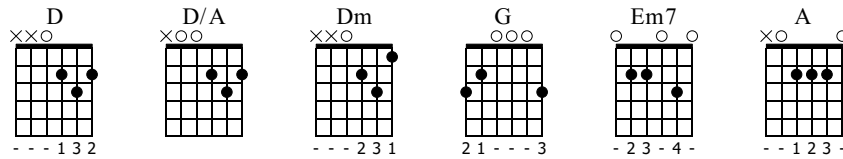

Norwegian Wood

The Beatles
Rubber Soul

Standard tuning

♩ = 60

(♩ = ³♩)
VERSE

S-Gt

1

mf
Capo. fret 2