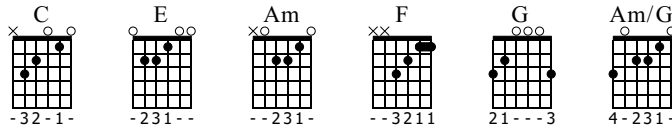

# I'm Not The Only One

www.LearnGuitarInLondon.com - Drue James

Sam Smith

Standard tuning

♩ = 88

## PICKED INTRO + VERSE RIFF

*mf*  
Capo. fret 5

C E Am

System 1: Treble clef staff with notes for C, E, and Am chords. TAB staff shows fret numbers: 3, 2, 0, 2, 2, 1, 2, 0.

F

System 2: Treble clef staff with notes for F chord. TAB staff shows fret numbers: (2), 2, 2, 1, 2, 2, 1, 2, 3, 2.

C G C

System 3: Treble clef staff with notes for C, G, and C chords. TAB staff shows fret numbers: 3, 2, 0, 2, 3, 0, 0, 0, 2, 3.

System 4: Treble clef staff with notes. TAB staff shows fret numbers: (0), (2), (3).