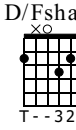

You Were Always On My Mind

Fingerstyle Instrumental

Elvis - Drue James

www.LearnGuitarInLondon.com

Standard tuning

♩ = 85

S-Gt

1 **G** **G** **G** **D**

mf
let ring

let ring

TAB

0	3	0	0	0	0	0	3	0	0	0	0	0	1	3	0	1	0	4	2	2	3	2	3
3	3	3	3	3	3	3	3	3	3	3	3	3	3	3	3	3	3	0	0	0	0	0	0

5 **Em** **C** **D** **G** **D**

let ring

TAB

2	0	2	2	2	0	0	2	3	2	2	0	0	0	1	3	0	1	0	4	2	0	2	3	2	3
0	0	0	0	0	0	3	3	3	3	3	3	3	3	3	3	3	3	3	3	3	3	3	3		