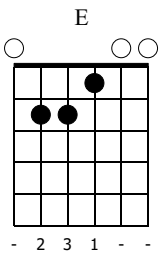

Reading Chord Boxes

www.LearnGuitarInLondon.com

Standard tuning

$\text{♩} = 120$

1

mf

T 0
A 2
B 3
0 4
0 0

2