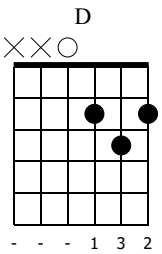

Reading Chord Boxes

www.LearnGuitarInLondon.com

Standard tuning

$\text{♩} = 120$

1

mf

T 0
A 2
B 3
0 4
0 0

2

mf

0
2
3
1
0
0

2

mf

0
2
3
2
X
X