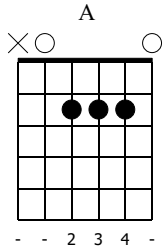

Reading Chord Boxes

www.LearnGuitarInLondon.com

Standard tuning

$\text{♩} = 120$

1

mf

T 0
A 2
B 3
0 4
0 0

2