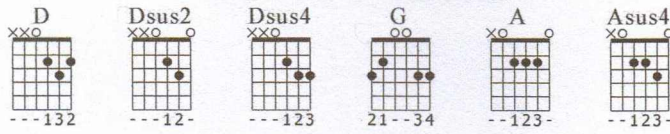

## Deep Blue Something

Standard tuning

♩ = 112

VERSE

REPEAT

D Dsus2 Dsus4 D

G A Asus4 REPEAT.

CHORUS

A G REPEAT

S-GT

mf

TAB

2

4

Handwritten musical notation for guitar, including treble clef, key signature (one sharp), 4/4 time signature, and tablature. The notation is divided into Verse and Chorus sections. Orange arrows indicate chord changes. Handwritten notes include 'REPEAT', 'mf', and 'S-GT'. The tablature shows fret numbers for each string.

Orange arrow = CHORD CHANGE

↓ = DOWNSTRUM

↓ = DOWN GHOST STRUM

↑ = UP STRUM

↑ = UP GHOST STRUM.